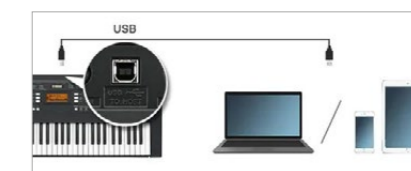

61 KEYS 613 VOICES 210 STYLES 50 SONGS AUX IN

SONG PLAY/REC PC CONNECTIVITY SMART DEVICE CONNECTIVITY

YOUR BENEFITS

SCALE SETTING BUTTONS WITH MEMORY BANKS & PITCH BEND WHEEL

AUDIO AUX IN & MELODY SUPPRESSOR FUNCTION