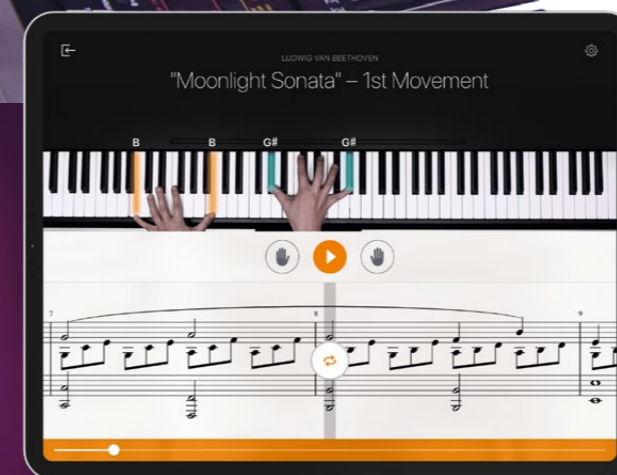

Piano Diary allows you to record your own piano playing, to replay later. You can track your playing statistics and enjoy rewards for your continuous piano practice.

Rec'n'Share

Rec'n'Share allows you to record audio and video along with songs from your music library and then share your performances.

Chord Tracker

The Yamaha Chord Tracker app helps you practice and perform songs by analyzing the audio song stored in your device and then displays the chord symbols for you.

Models	MusicSoft Manager*	Piano Diary*	My Music Recorder*	Rec'n'Share	Digital Piano Controller*
PSR-EW425	✓			✓	
PSR-E473	✓			✓	
PSR-EW310	✓			✓	
PSR-E373	✓			✓	
PSR-A350	✓	✓	✓		
EZ-300	✓			✓	
NP-32	✓	✓	✓		✓
NP-12	✓	✓	✓		✓

Available at:

*Only available at:

Additional fun and functional Yamaha applications are also available. To find out more, please visit:

europe.yamaha.com/en/products/apps

Some applications are only available in certain regions.

LEARN THE KEYBOARD WITH YAMAHA AND FLOWKEY

INNOVATIVE.
INTUITIVE.
INTERACTIVE.

TRY
3 MONTHS
FOR FREE

FLOWKEY APP FOR MORE LEARNING & FUN

flowkey is one of the world's most popular apps for learning to play the piano. Even if you're a beginner, you can learn to play a wide range of songs on your keyboard, in no time!