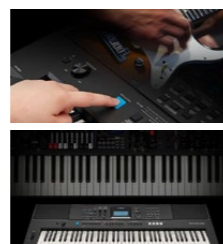

PSR-E473

PSR-EW425

- Touch-sensitive keyboard with **61 keys (PSR-E473)** or **76 keys (PSR-EW425)**
- 820 high quality Voices with improved sampling
- 14 Super Articulation Lite Voices
- Premium organ sound created with samples from high-end Yamaha YC Series (PSR-EW425 only)
- 64-note polyphony
- 290 auto accompaniment Styles
- 152 arpeggio types
- Quick Sampling function
- Groove Creator function
- USB Audio Recorder
- Live Control Knobs, Motion Effect functionality, pitch bend wheel
- Enhanced DSP power with DSP1: 41 types, DSP2: 12 types
- Mega Boost
- Melody Suppressor for both analog and digital audio input
- 12W + 12W amplification (PSR-EW425) / 6W + 6W amplification (PSR-E473)
- 12 cm Bass Reflexed speakers
- L&R outputs for connecting to a PA system, Microphone input
- USB TO HOST and USB TO DEVICE; USB Audio

PREMIUM SOUND QUALITY

The Super Articulation Lite function lets you realistically simulate the distinct ways each instrument is played — for example, the scratch sound of a distorted electric guitar or the harmonics of a nylon-string guitar. In addition, the PSR-EW425 features premium organ sound created with samples from high-end Yamaha YC Series.