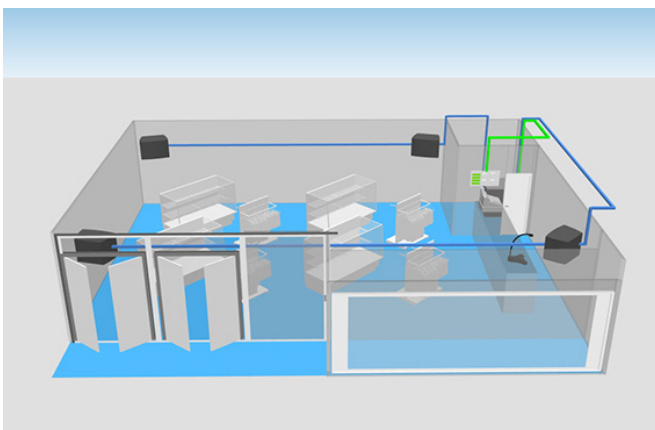

Retail Store: small

High quality audio for BGM and paging

System Overview

A simple but high quality audio system has been provided to enhance the customers' shopping experience. Simply connecting the source music player and microphone to an MA2030 mixing amplifier, and the outputs of the MA2030 to the store's speaker system, results in a well-balanced high performance BGM system that contributes greatly to the overall atmosphere. The MA2030 interface is easy to use and can be directly operated without difficulty, and a remote DCP control panel located at the sales counter adds even further convenience.

Component List

Name	VX55 speaker	DCP1V4S controller	MA2030 mixer amplifier	CD-C600RK CD player	
Qty	4	1	1	1	

Cable List

Name	analog cable	speaker cable: 100V	CAT5E cable
Length	10m	45m	10m

VXS5 speaker 	Speaker type 2-way, Bass reflex Components LF 5.25" Cone HF 0.75" Soft dome Coverage Angle (H x V) 120° x 120° Nominal Impedance 8Ω
	Power Rating PGM 150W Sensitivity (1W,1m) 89dB SPL Frequency Range (-10dB) 62Hz - 20kHz Connectors 1x Euroblock (4P) (Input: + / -, Loop Thru: + / -) Transformer Taps 70V 30W (170Ω), 15W (330Ω), 7.5W (670Ω), 3.8W (1.3kΩ) 100V 30W (330Ω), 15W (670Ω), 7.5W (1.3kΩ) Environmental IP35 Dimensions (W x H x D) 176 x 280 x 163mm (6.9 x 11.0 x 6.4") Weight 3.6kg (7.9lbs)

DCP1V4S controller 	Connectors 2x RJ45 Wiring Max cable length up to 200m, Up to 8 controllers per 1MTX with CAT5 cable Control RS485, Power over Ethernet Dimensions (WxHxD) US: 70 x 120 x 47mm (2.8 x 5.5 x 1.9") EU: 86 x 86 x 47mm (3.4 x 3.4 x 1.9") not including wall box Weight US: 118g (0.26lbs) EU: 110g (0.24lbs)
---	--