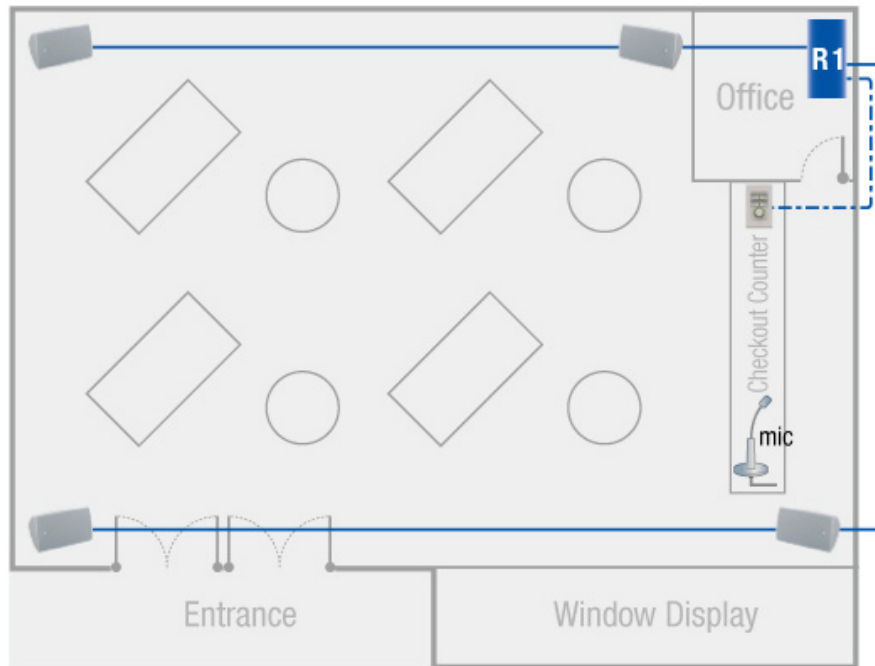

Retail Store: small

High quality audio for BGM and paging

System Overview

A simple but high quality audio system has been provided to enhance the customers' shopping experience. Simply connecting the source music player and microphone to an MA2030 mixing amplifier, and the outputs of the MA2030 to the store's speaker system, results in a well-balanced high performance BGM system that contributes greatly to the overall atmosphere. The MA2030 interface is easy to use and can be directly operated without difficulty, and a remote DCP control panel located at the sales counter adds even further convenience.

Component List

Name	VX55 speaker	DCP1V4S controller	MA2030 mixer amplifier	CD-C600RK CD player	
Qty	4	1	1	1	

Cable List

Name	analog cable	speaker cable: 100V	CAT5E cable
Length	10m	45m	10m

VXS5 speaker 	Speaker type 2-way, Bass reflex Components LF 5.25" Cone HF 0.75" Soft dome Coverage Angle (H x V) 120° x 120° Nominal Impedance 8Ω
	Power Rating PGM 150W Sensitivity (1W,1m) 89dB SPL Frequency Range (-10dB) 62Hz - 20kHz Connectors 1x Euroblock (4P) (Input: + / -, Loop Thru: + / -) Transformer Taps 70V 30W (170Ω), 15W (330Ω), 7.5W (670Ω), 3.8W (1.3kΩ) 100V 30W (330Ω), 15W (670Ω), 7.5W (1.3kΩ) Environmental IP35 Dimensions (W x H x D) 176 x 280 x 163mm (6.9 x 11.0 x 6.4") Weight 3.6kg (7.9lbs)

DCP1V4S controller 	Connectors 2x RJ45 Wiring Max cable length up to 200m, Up to 8 controllers per 1MTX with CAT5 cable Control RS485, Power over Ethernet Dimensions (WxHxD) US: 70 x 120 x 47mm (2.8 x 5.5 x 1.9") EU: 86 x 86 x 47mm (3.4 x 3.4 x 1.9") not including wall box Weight US: 118g (0.26lbs) EU: 110g (0.24lbs)
---	--