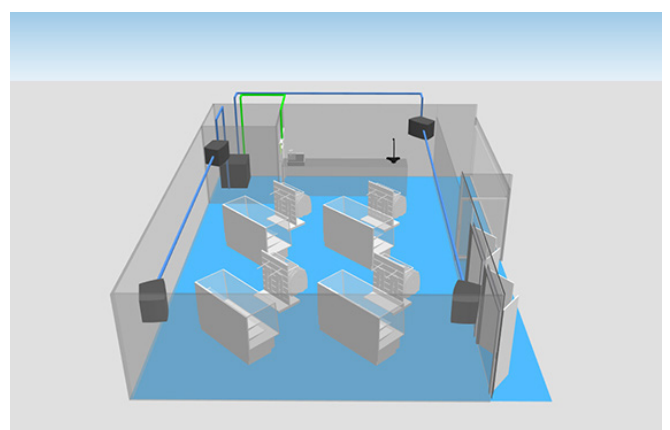

Retail Store: small

High quality audio for BGM and paging

System Overview

A simple but high quality audio system has been provided to enhance the customers' shopping experience. Simply connecting the source music player and microphone to an MA2030 mixing amplifier, and the outputs of the MA2030 to the store's speaker system, results in a well-balanced high performance BGM system that contributes greatly to the overall atmosphere. The MA2030 interface is easy to use and can be directly operated without difficulty, and a remote DCP control panel located at the sales counter adds even further convenience.

Component List

Name	VX55 speaker	DCP1V4S controller	MA2030 mixer amplifier	CD-C600RK CD player	
Qty	4	1	1	1	

Cable List

Name	analog cable	speaker cable: 100V	CAT5E cable
Length	10m	45m	10m

VXS5 speaker 	Speaker type 2-way, Bass reflex Components LF 5.25" Cone HF 0.75" Soft dome Coverage Angle (H x V) 120° x 120° Nominal Impedance 8Ω
	Power Rating PGM 150W Sensitivity (1W,1m) 89dB SPL Frequency Range (-10dB) 62Hz - 20kHz Connectors 1x Euroblock (4P) (Input: + / -, Loop Thru: + / -) Transformer Taps 70V 30W (170Ω), 15W (330Ω), 7.5W (670Ω), 3.8W (1.3kΩ) 100V 30W (330Ω), 15W (670Ω), 7.5W (1.3kΩ) Environmental IP35 Dimensions (W x H x D) 176 x 280 x 163mm (6.9 x 11.0 x 6.4") Weight 3.6kg (7.9lbs)

DCP1V4S controller 	Connectors 2x RJ45 Wiring Max cable length up to 200m, Up to 8 controllers per 1MTX with CAT5 cable Control RS485, Power over Ethernet Dimensions (WxHxD) US: 70 x 120 x 47mm (2.8 x 5.5 x 1.9") EU: 86 x 86 x 47mm (3.4 x 3.4 x 1.9") not including wall box Weight US: 118g (0.26lbs) EU: 110g (0.24lbs)
---	--